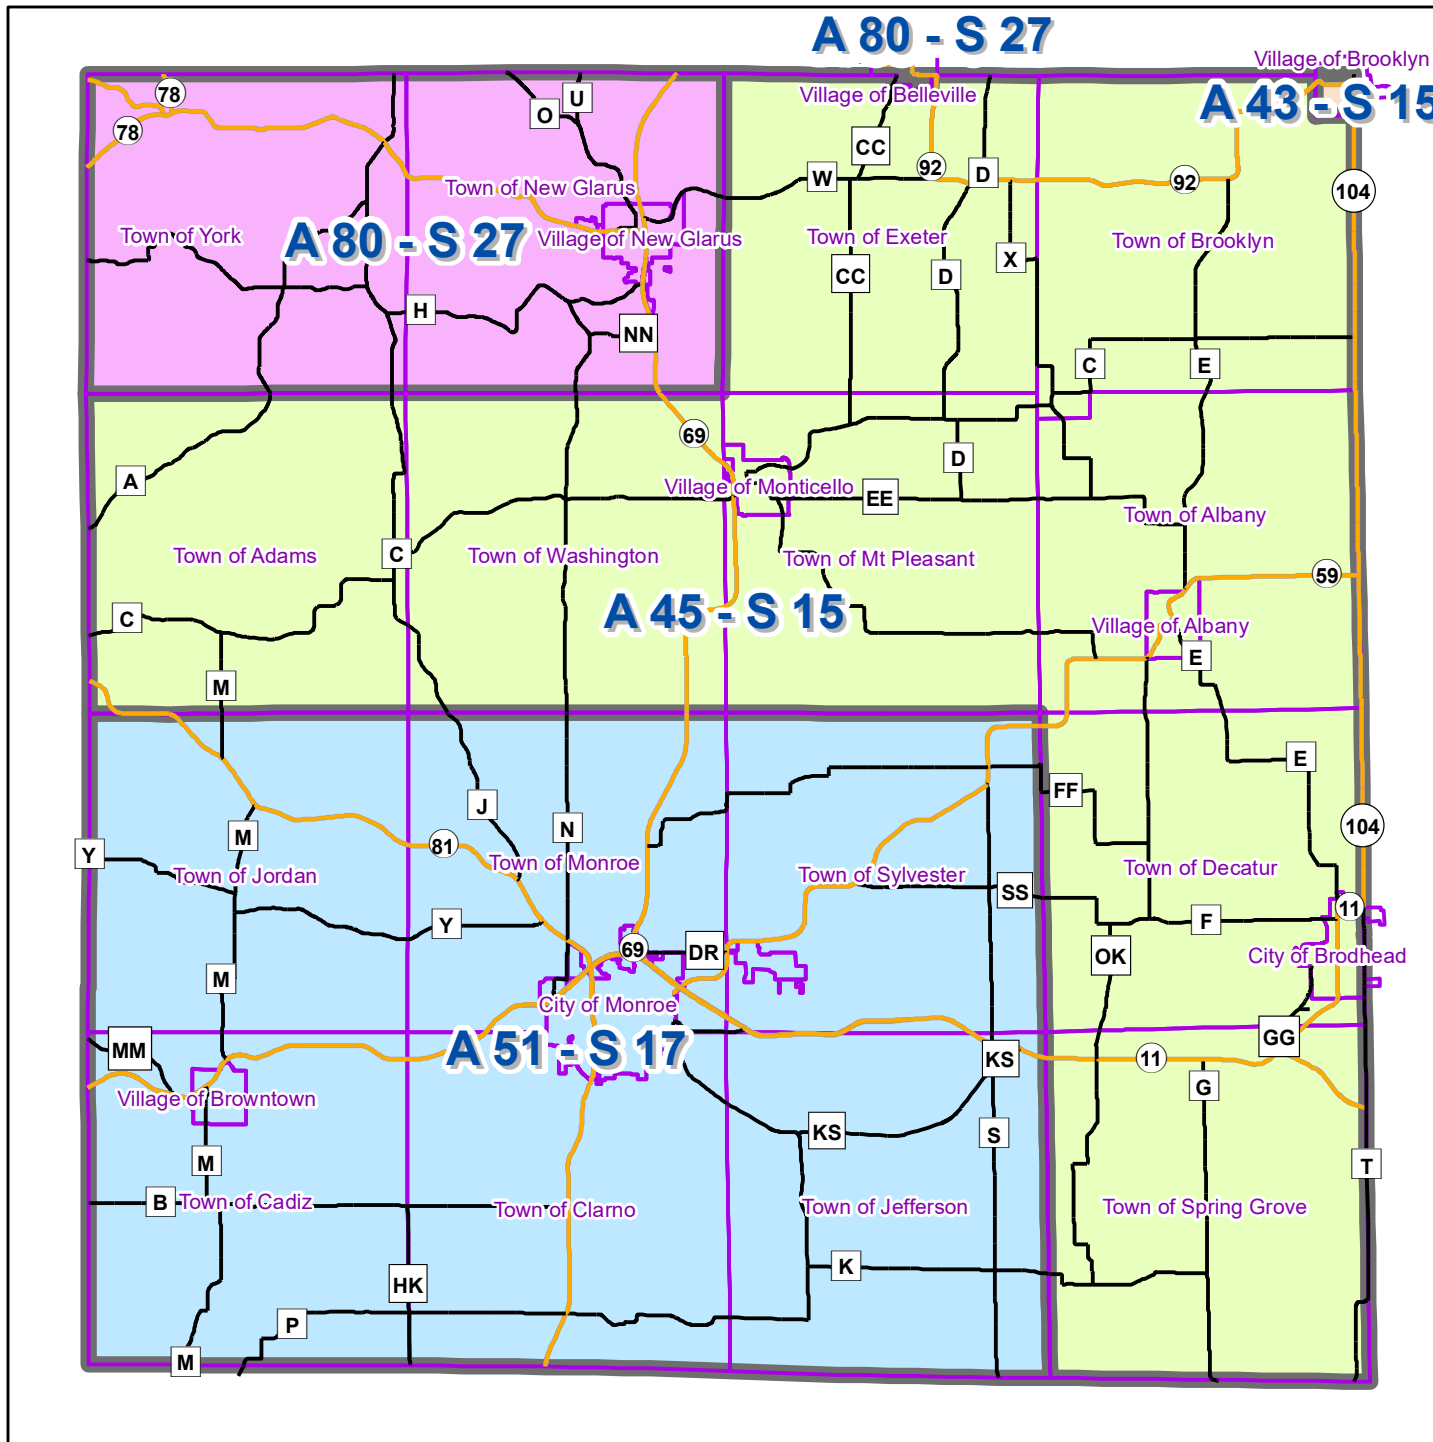

Green County State Assembly and Senate Districts Map

- Assembly 43 - Senate 15
- Assembly 45 - Senate 15
- Assembly 51 - Senate 17
- Assembly 80 - Senate 27